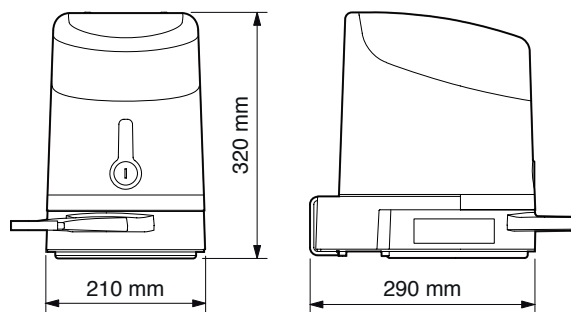

NICE price
HYKE *new*

	Napájanie Power supply	Napájanie motora Motor power supply	Výkon Power	Sila Force	Rýchlosť Speed	Opt.prac.cykly Opt.work cycles	Pomalý rozbeh Slow start	Pomalý dojazd Slow stop
HK-7024	230V	24V	300W	500N	0,016m/s	10/h	✓	✓
HK-7224			140W					

L (m)	HK-7124/ HK-7224	
	OPT. (kg)	MAX. (kg)
3,5/3,5	100/100	200/200