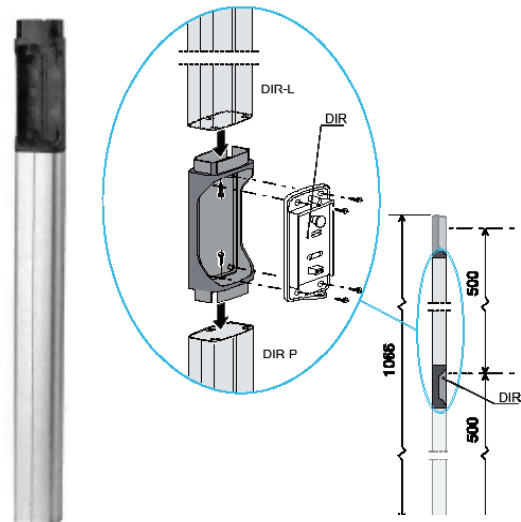

new

PPH4
60 x 60
x 1000 (h)
mm

Material	Finish	art.	Compatibility
ALUMINIUM	natural	PPH4	NICE EPM series : EPM, EPMB (photocells)

new

PRÍSLUŠENSTVO ACCESSORIES

Material	Finish	art.	Compatibility
ALUMINIUM	natural	DIR-L	DIR-10, DIR-20, DIR-30 <i>new</i>