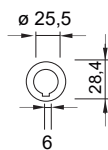

SUMO new

	Napájanie Power supply	Napájanie motora Motor power supply	Výkon Power	Max krút. moment Torque	Rýchlosť Speed	Opt.prac.cykly Opt.work cycles	Pomalý rozbeh Slow start	Pomalý dojazd Slow stop
SU2000	230V	24V	500W	120Nm	0,2 m/s	50/deň	✓	✓

	Motor Engine	Elektronika Control unit	Prijmač Receiver	Ovládač Remote control	Fotobunky Photocells
SUMO-KIT	1x	✓	✓	1x	✓

OPTIONAL

Konzola Console

CRA8

✓

OPTIONAL

Hriadel' Shaft

CRA1

✓

OPTIONAL

Retaz Chain

CRA3

✓

OPTIONAL

Ozubené koleso Gear wheel

CRA6

✓

VOLITELNÉ PRÍSLUŠENSTO / OPTIONAL ACCESSORIES												
	Ovládač Remote control	Majáky Flash lights	Fotobunky Photocells	Prijmač Receiver	WiFi Prijmač WIFI Receiver	Kódová klávesnica Code keypad	Čítačka kariet Card reader	Kľúčový ovládač Key selector	GSM prijmač GSM receiver	Power supply Záložná batéria		
	FLO2R FLO4R FLO2RE FLO4RE	ON-2E ON-4E ON3EBD	INTI2 INTI2B INTI2R INTY2Y	ELDC	EPMB	SMX2R OX2	IT4WIFI BIDIWIFI CORE	EDSWG	ETP ETPB	EKS	-	PS-124
	VARIO-FL MULTI-MOD-1SB	UNILED-YS	FT-20 FTO-15 FT-12-FL	MULTI-RECEIVER SMART-02	MULTI-RECEIVER- SMART-02	MULTI-RECEIVER- SMART-03	-	-	-	MP/GSM-230-3G MP/GSM-320-3G-CLOUD	-