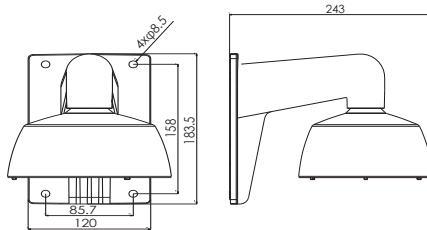

HIKVISION

	description	Dimension (mm)	Material
DS-1273ZJ-160	Wall mount for dome camera	160×183.5×243	Aluminum alloy body

new

HIKVISION

	description
DS-1273ZJ-160	Wall mount for dome camera