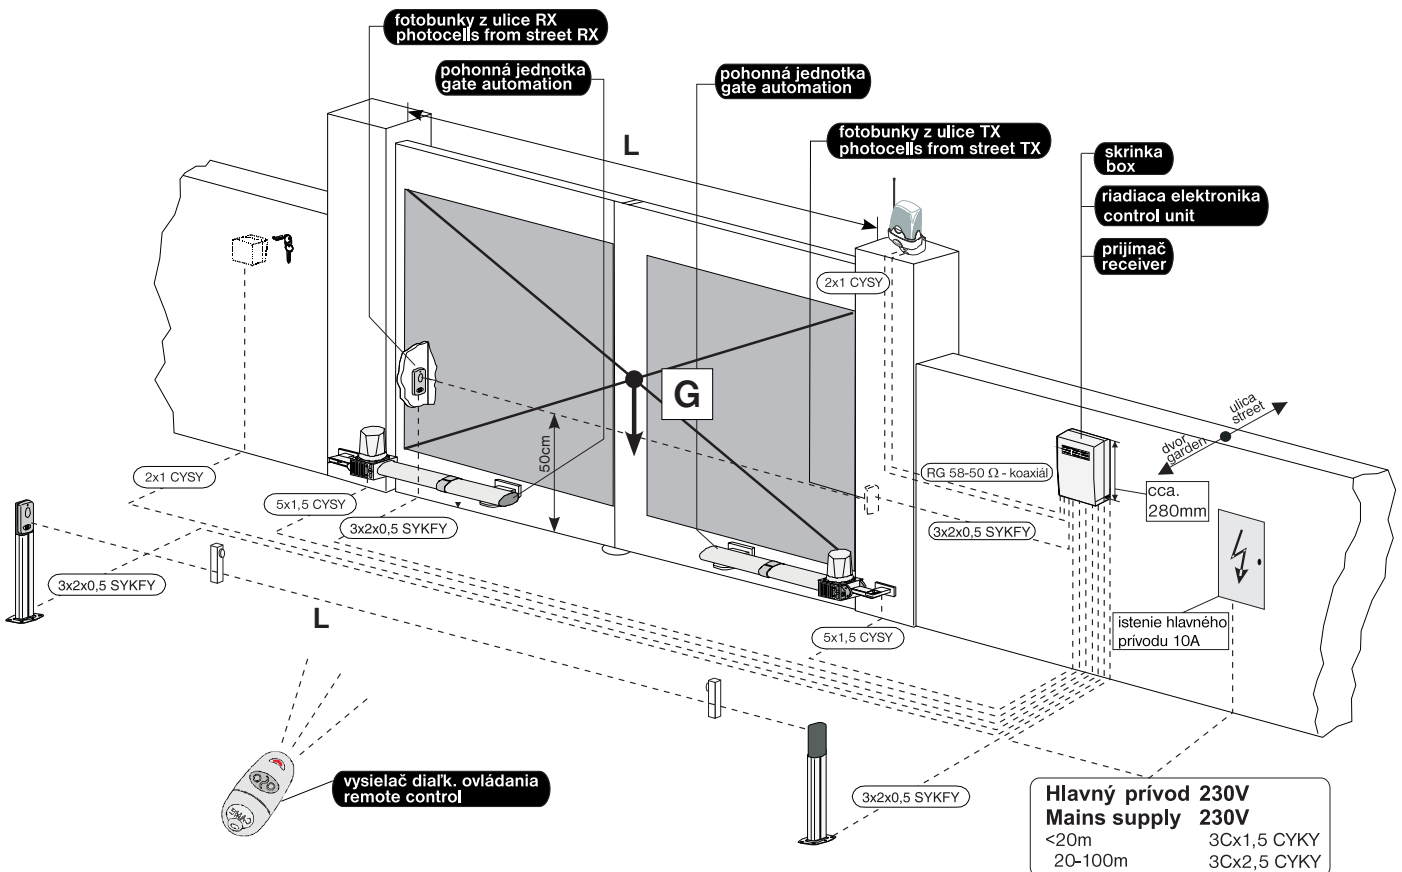

L/Goptimal(Gmax.)					
	4m 200(400)kg	7m 200(400)kg	6m 300(600)kg	6m 400(800)kg	10m 400(800)kg
	<i>top</i> TURN-2020-SMART		 WING3020-ZKIT		
	 WINGO-2024	 WINGO-3524	 TOONA4024-BDKIT	 TOO-3000	
	 FAST-PLUS-ZKIT	 KRONO-STANDARD-ZKIT KRONO-PLUS-ZKIT		<i>new</i> ATS-3-AGS-ZKIT	 KRONO-LONG-ZKIT
	 STAR3024-ZKIT-R	 RAY2224-ZKIT			
	 STAR3024-ZKIT-R	 RAY2224-ZKIT