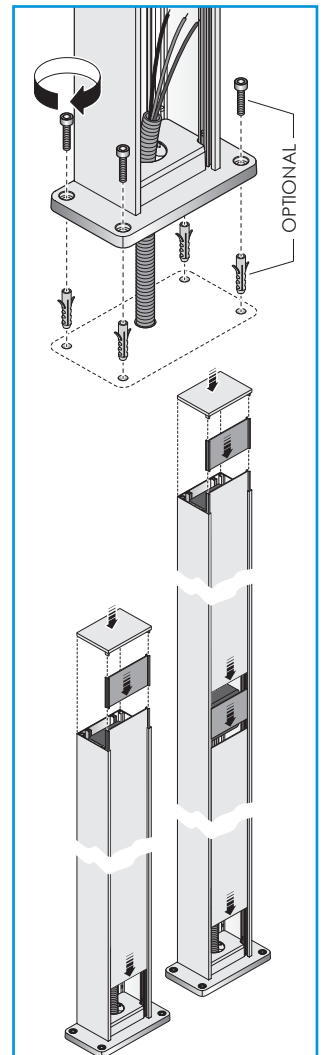

new

PPH4
60 x 60
x 1000 (h)
mm

Material	Finish	art.	Compatibility
ALUMINIUM	natural	PPH4	NICE EPM series : EPM, EPMB (photocells)

new

PRÍSLUŠENSTVO ACCESSORIES

Material	Finish	art.	Compatibility
ALUMINIUM	natural	DIR-L	DIR-10, DIR-20, DIR-30 <i>new</i>