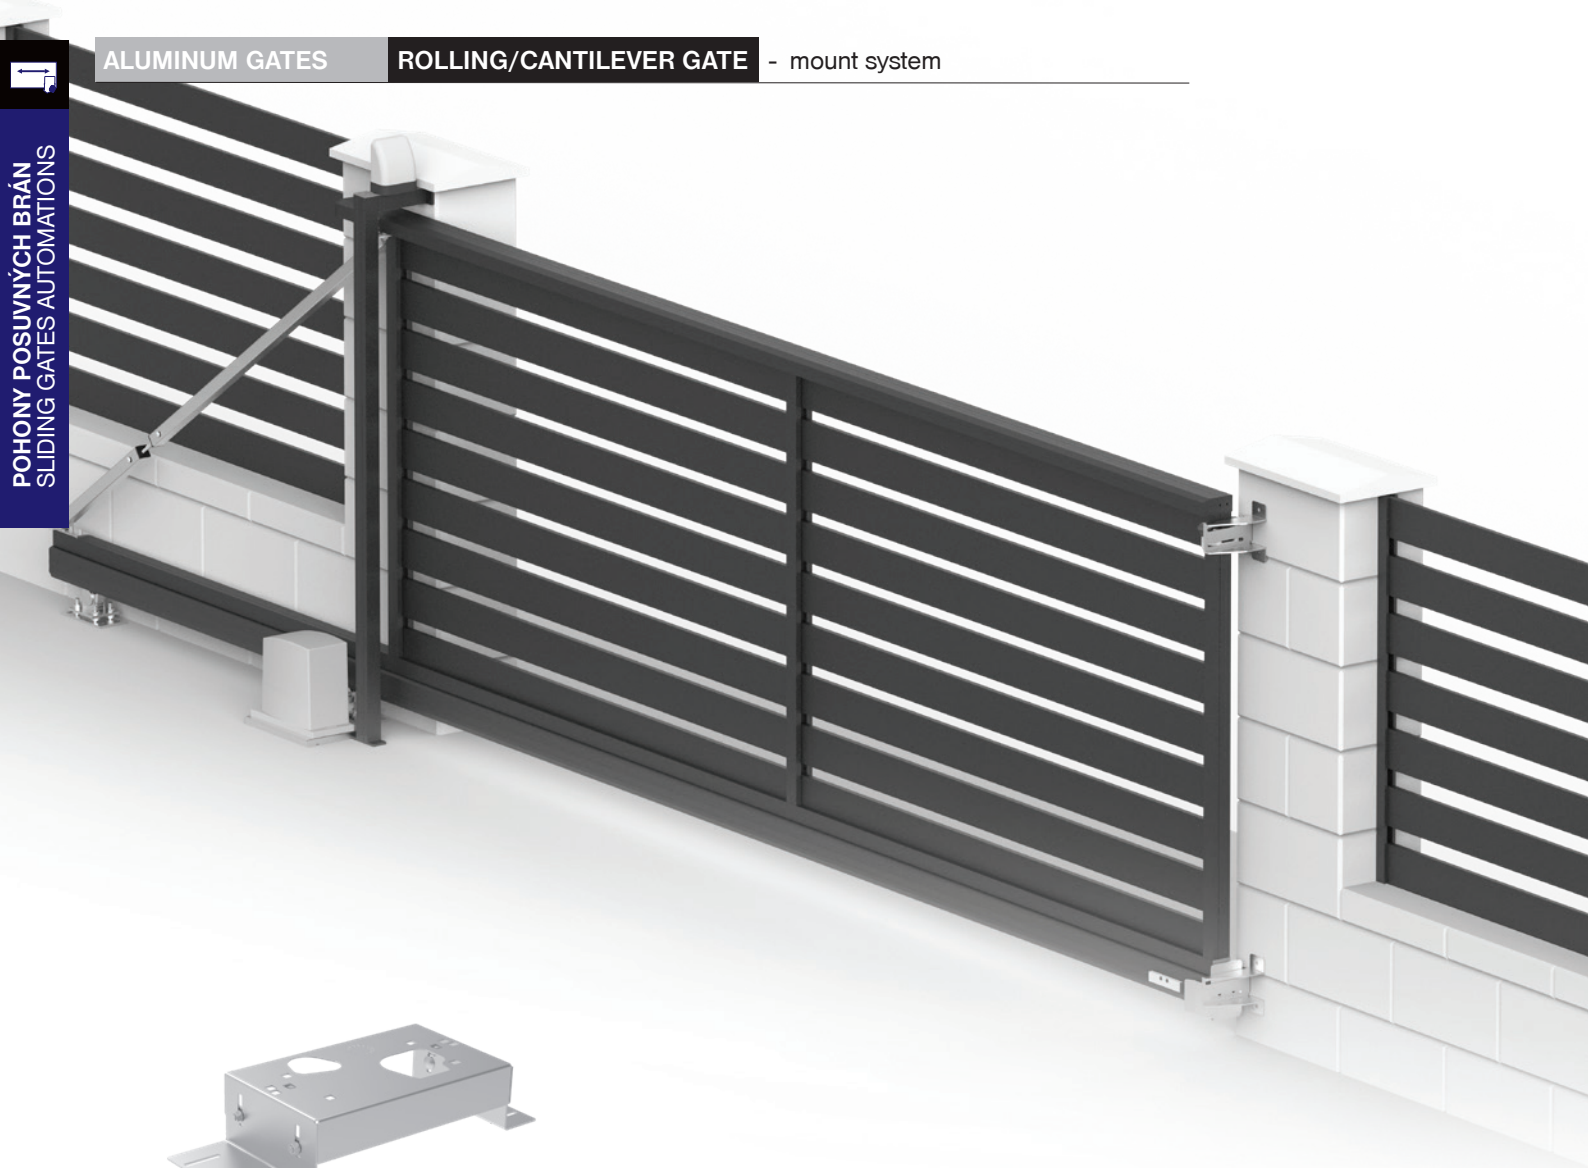

ROIkit	Quality
UNI-STAND	AISI304