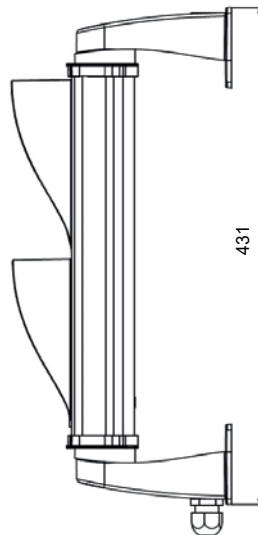

CHRONOS *new*

	Napájanie/Prikon (LED) Power supply/Wattage (LED)	Stupeň ochrany Ingress Protection	Prevádzkové teploty Operating temperatures	Svietivosť (žiarovka) Luminosity (light bulb)	Natáčanie Rotating
CHR2LRV	24V/2-5W 230V/2-5W	IP66	-20° +55°	122 Lm	180°

new