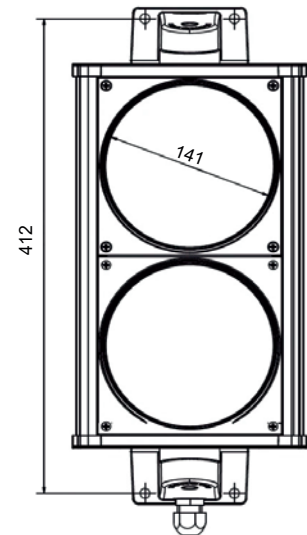

CHRONOS *new*

	Napájanie/Prikon (LED) Power supply/Wattage (LED)	Stupeň ochrany Ingress Protection	Prevádzkové teploty Operating temperatures	Svietivosť (žiarovka) Luminosity (light bulb)	Natáčanie Rotating
CHR2LRV	24V/2-5W 230V/2-5W	IP66	-20° +55°	122 Lm	180°

new