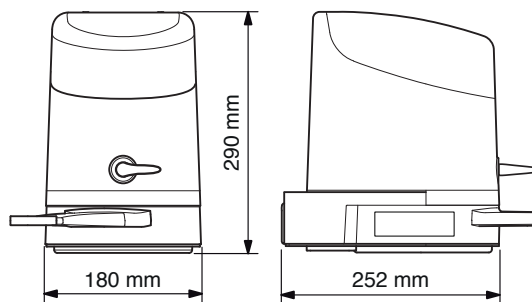

HOPP

	Napájanie Power supply	Napájanie motora Motor power supply	Výkon Power	Sila Force	Rýchlosť Speed	Opt.prac.cykly Opt.work cycles	Pomalý rozbeh Slow start	Pomalý dojazd Slow stop
HO-7124	230V	24V	280W	250N	0,016m/s	10/h	✓	✓
HO-7224			100W					

L (m)	HO-7124/ HO-7224	
	OPT. (kg)	MAX. (kg)
3/3	150/150	300/300