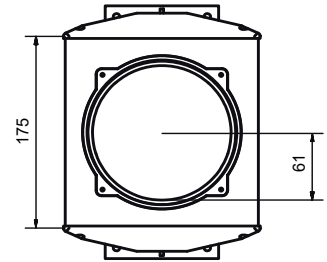

APOLLO *new*

	Napájanie/Prikon (žiarovka) Power supply/Wattage (light bulb)	Napájanie/Prikon (LED) Power supply/Wattage (LED)	Stupeň ochrany Ingress Protection	Prevádzkové teploty Operating temperatures	Svietivosť (žiarovka) Luminosity (light bulb)	Svietivosť (LED) Luminosity (LED)
ASF50L1RV-01	230V/70W	24V/1,44W 230V/3W	IP65	-20° +55°	250 Lm	50 Lm

new