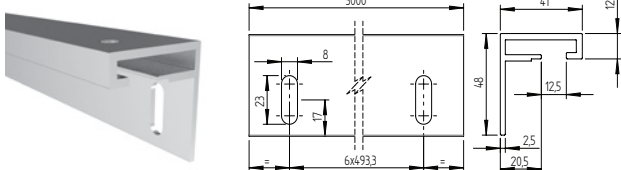

Quality	Finish	art.	Gmax (kg)
NYLON	raw	H/01PVC-AL	300

Quality	Finish	art.
ALUMINIUM	natural	H/01PVC-AL-K