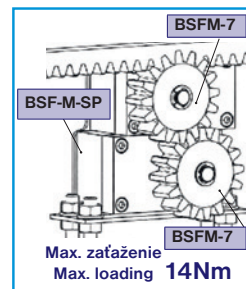

BSF-M-SP

Spojka brzd/Brake-clutch

	Modul hrebeňa Gear rack modul
GEAR-M6	6

Pastorok pre hydraulickú brzdú/GEAR for hydraulic brake