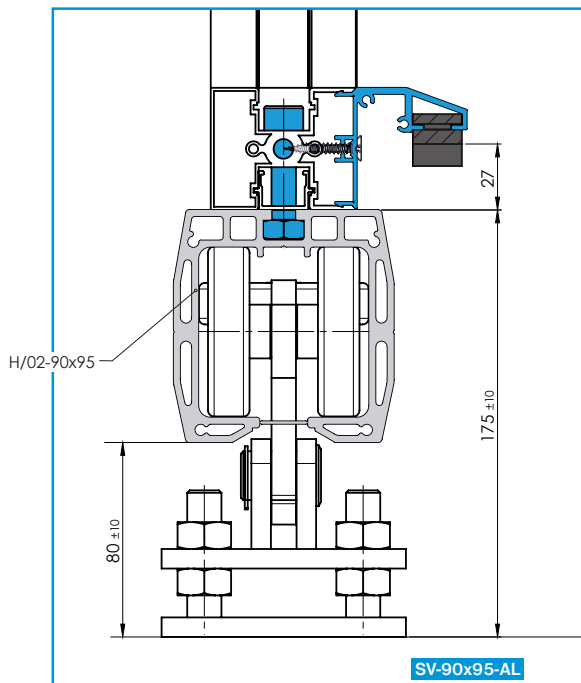

ROIkit	Quality
UNI-STAND	AISI304