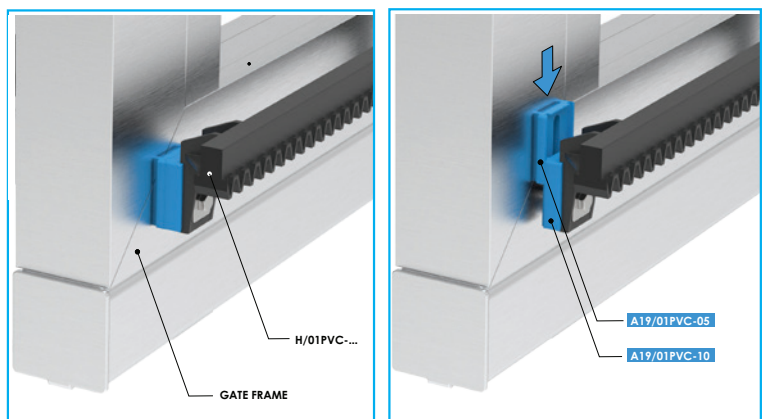

new
new

POHONY KRÍDLOVÝCH BRÁN SWING GATES AUTOMATIONS

TURN, WING, ARM

24 - 26

AXL, ATS, KRONO, FAST, FROG

27 - 32

WINGO, TOONA, TOO, HOPP, HYKE
SFAB, MFAB

33 - 39