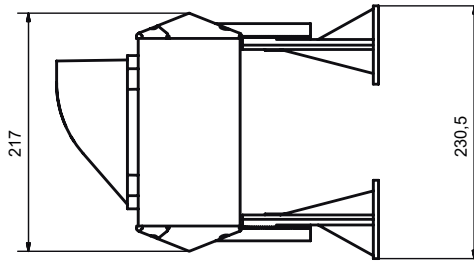

APOLLO *new*

	Napájanie/Prikon (žiarovka) Power supply/Wattage (light bulb)	Napájanie/Prikon (LED) Power supply/Wattage (LED)	Stupeň ochrany Ingress Protection	Prevádzkové teploty Operating temperatures	Svietivosť (žiarovka) Luminosity (light bulb)	Svietivosť (LED) Luminosity (LED)
ASF50L1RV-01	230V/70W	24V/1,44W 230V/3W	IP65	-20° +55°	250 Lm	50 Lm

new