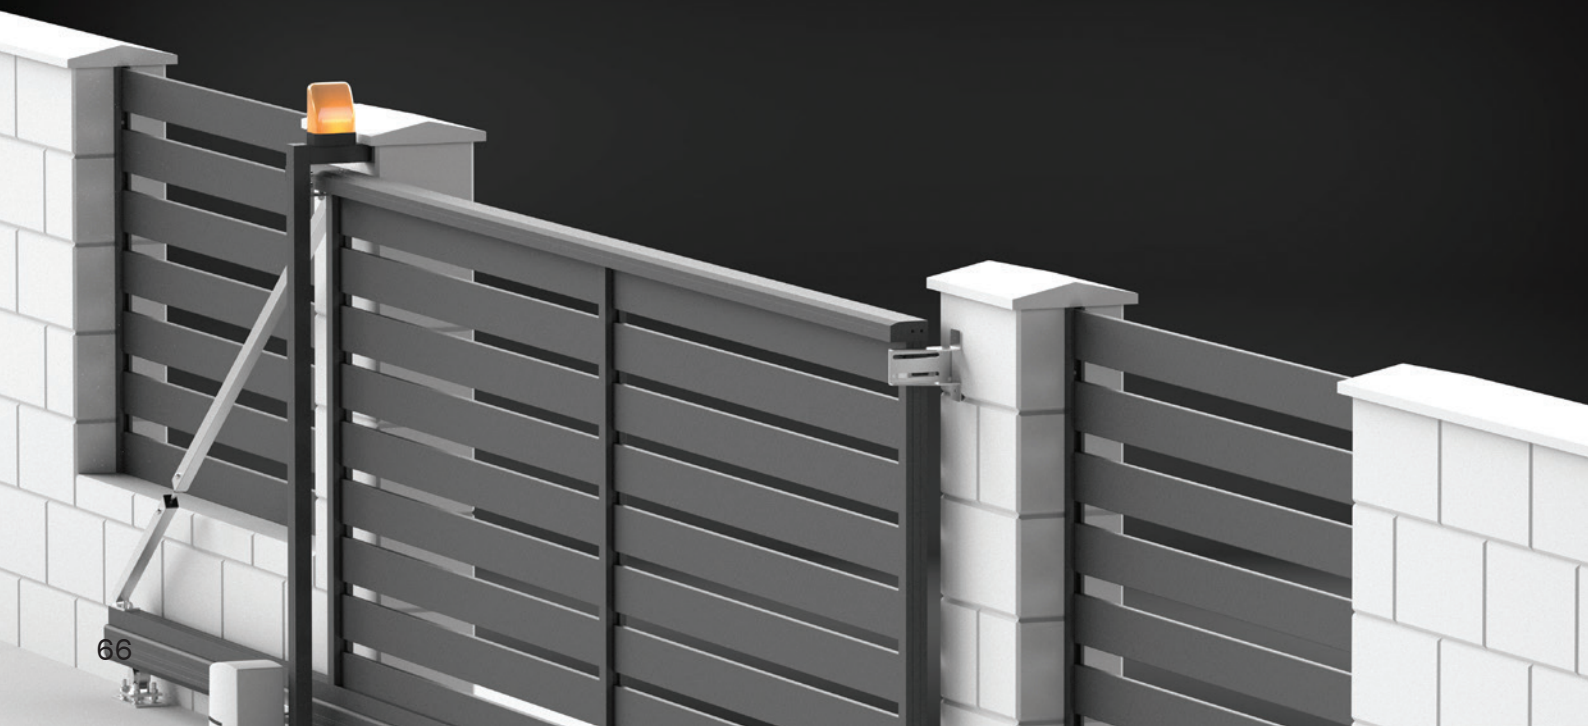

MAJÁKY, ANTÉNY, SEMAFORY FLASH LIGHTS, ANTENNAS, TRAFFIC LIGHTS

UNILED

67

KLT1FDSW, KLED, KLED24, TA-433-N, TA-862-N

67, 68

ELDC, ELAC, ABF

67, 68

ANTS-433

68

APOLLO, CHRONOS

69

	Napájanie Power supply	a	h	Farba Color	LED	Anténa Antenna
UNILED-YS	12V, 24V, 230V	76	125	žltá yellow	✓	✓

top

	Napájanie Power supply	a	h	LED	Anténa Antenna
KLT1FDSW	24V	100	120	white/red/ green	-

new

	Napájanie Power supply	a	h	LED	Anténa Antenna
KLED	230V	130	170	✓	-
KLED24	24V				

	Napájanie Power supply	a	h	LED	Anténa Antenna
ELDC	12V, 36V	132	155	✓	✓

	Napájanie Power supply	a	h	LED	Anténa Antenna
ELAC	96 - 240V	130	155	✓	✓