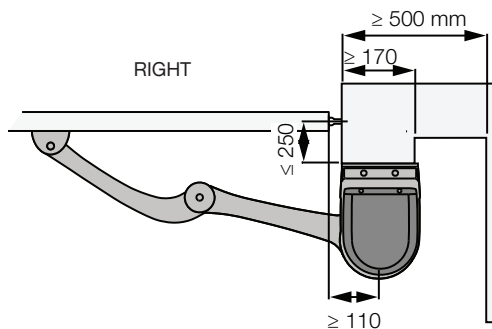

Motor Engine	Prijímač Receiver	Ovládač Remote control	Fotobunky Photocells	Maják Blinking light	Koncový doraz Limit switch
	HO-7124	OXIBD	ON-2E	EPMB	ELDC	OPEN / CLOSED
HOPPBKCE	1x	✓	2x	✓	✓	✓

VOLITELNÉ PRÍSLUŠENSTVO / OPTIONAL ACCESSORIES

	Ovládač Remote control	Majáky Flash lights	Fotobunky Photocells	Prijímač Receiver	WiFi Prijímač WiFi Receiver	Kódová klávesnica Code keypad	Čítačka kariet Card reader	Kľúčový ovládač Key selector	GSM prijímač GSM receiver	Power supply Záložná batéria		
NICE price	FLO2R FLO4R FLO2RE FLO4RE	ON-2E ON-4E ON3EBD MYGO4	INTI2 INTI2B INTI2R INTY2Y	ELDC	EPMB	SMX2R OX2	IT4WIFI BIDIWIFI CORE	EDSWG	ETP ETPB	EKS	-	PS-124
ROI kit	VARIO-FL MULTI-MOD-1SB	UNILED-YS		MULTI-RECEIVER SMART-02	MULTI-RECEIVER- SMART-02 MULTI-RECEIVER- SMART-03						MP/GSM-230-3G MP/GSM-320- 3G-CLOUD