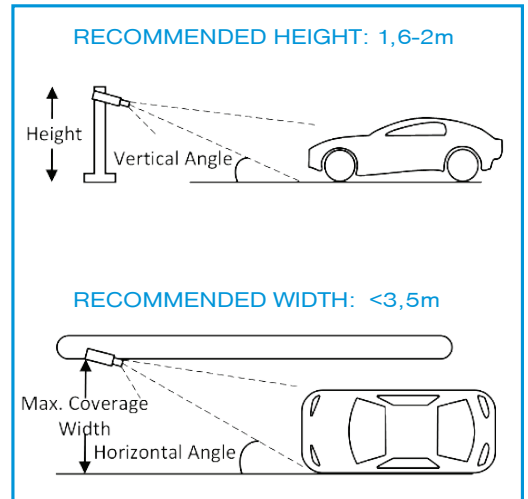

HIKVISION

	Power	Image Sensor	Max. Resolution	Aperture	Focus	Material
iDS-2CD7547G0 /P XZHSY	12VAC/VDC	1/1.8" CMOS	2688×1520	F1.0 - F1.2	Auto, Semi-auto, Manual	Aluminum alloy body

new