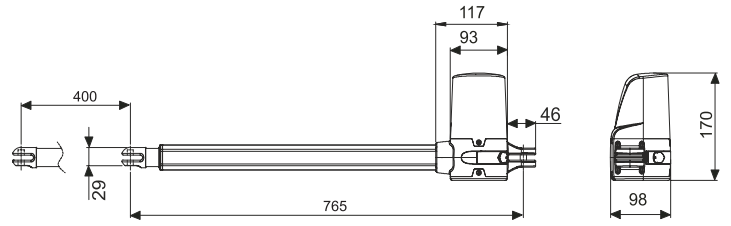

ROI kit **TURN top**

	Napájanie Power supply	Napájanie motora Motor power supply	Výkon Power	Sila Force	Rýchlosť Speed	Opt.prac.cykly Opt.work cycles	Pomalý rozbeh Slow start	Pomalý dojazd Slow stop
TU-2020-L	230V	24V	48W	2000N	13s	4/h	✓	✓
TU-2020-R								

TU-2020-L/TU-2020-R		
L (m)	OPT. (kg)	MAX. (kg)
1,5/1,5	125/125	250/250
2/2	100/100	200/200

	α°	a (mm)	b (mm)
TU-2020-L	90	210	200
TU-2020-R	120	150	150