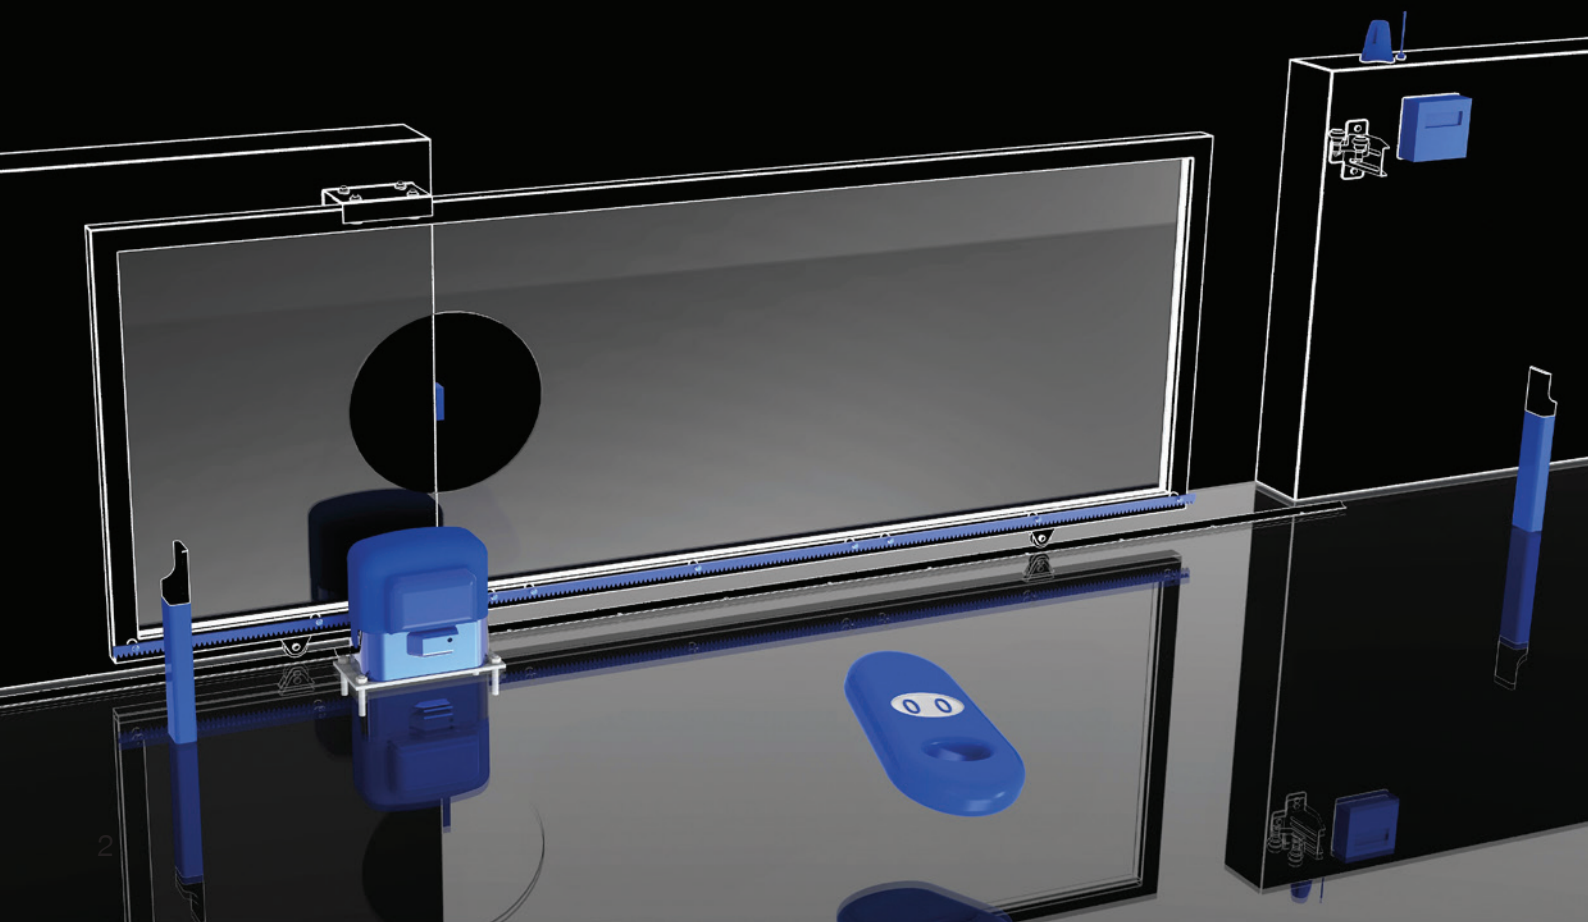

POHONY POSUVNÝCH BRÁN SLIDING GATES AUTOMATIONS

DRIFT

4

BX, BXV, BKV, BKS

5 - 8

ROAD, ROX, ROBO, ROBUS, RBS,
RUN, THOR, SLH, NAKED

9 - 16

TURBO

17