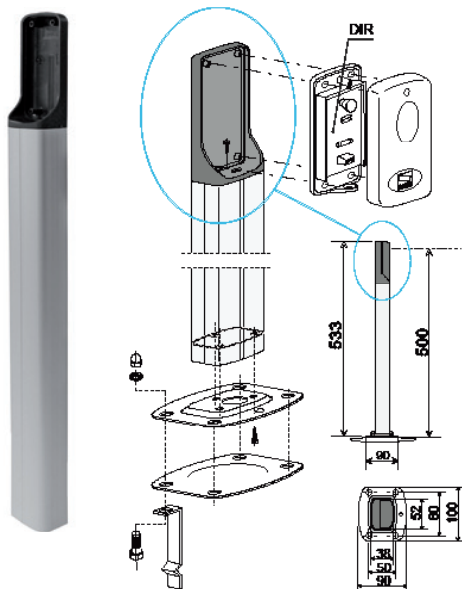

new

PPH4
60 x 60
x 1000 (h)
mm

Material	Finish	art.	Compatibility
ALUMINIUM	natural	PPH4	NICE EPM series : EPM, EPMB (photocells)

new

PRÍSLUŠENSTVO ACCESSORIES

Material	Finish	art.	Compatibility
ALUMINIUM	natural	DIR-L	DIR-10, DIR-20, DIR-30 <i>new</i>