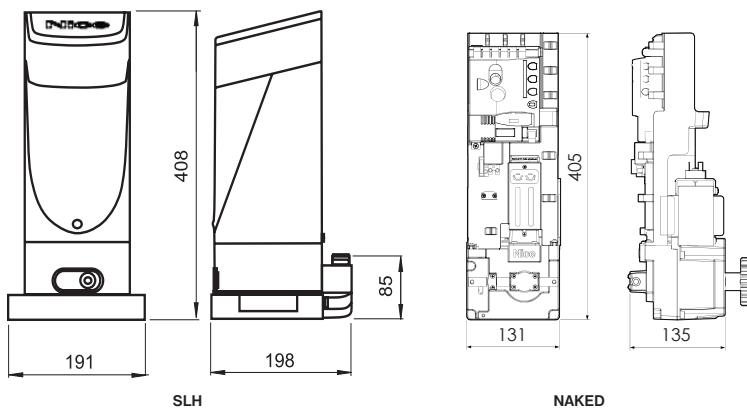

SLH, NAKED

	Napájanie Power supply	Napájanie motora Motor power supply	Výkon Power	Sila Force	Rýchlosť Speed	Opt.prac.cykly Opt.work cycles	Modul hrebeňa Gear rack modul	Pomalý rozbeh Slow start	Pomalý dojazd Slow stop
SLH400	230V	24V	250W	400N	0,34m/s	12/h	4	✓	✓
NKSL400									

	Motor Engine	Elektronika Control unit	Prijímač Receiver	Ovládač Remote control	Fotobunky Photocells	Maják Light
	SLH400	NKSL400	NKA3	OXIBD	ON2E	EPMB
SLH-400-BDKIT	✓	-	✓	2x	✓	✓
NKSL400	-	✓	-	-	-	-

SLH400, NKSL400	
OPT. (kg)	MAX. (kg)
200	400
300