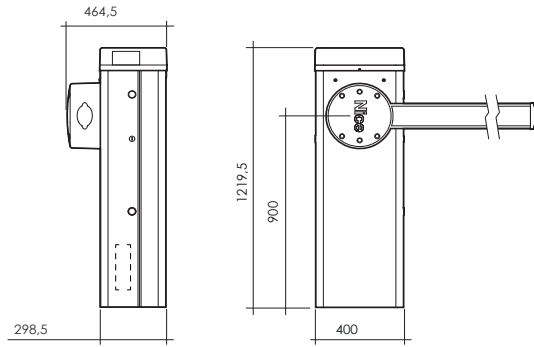

ZÁVORY ARM BARRIERS