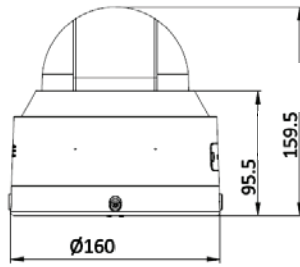

HIKVISION

	Power	Image Sensor	Max. Resolution	Aperture	Focus	Material
iDS-2CD7547G0 /P XZHSY	12VAC/VDC	1/1.8" CMOS	2688×1520	F1.0 - F1.2	Auto, Semi-auto, Manual	Aluminum alloy body

new