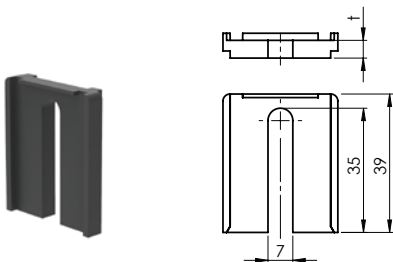

Quality	Finish	art.	t	package includes
PVC	raw	A19/01PVC-05	5	6 pcs
		A19/01PVC-10	10	

new
new