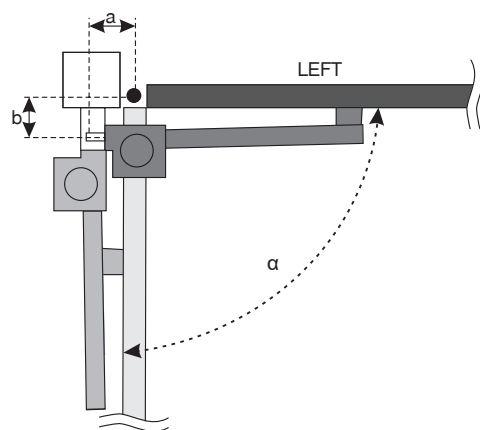

Motor Engine	Elektronika Control unit	Prijmač Receiver	Ovládač Remote control	Fotobunky Photocells	Koncový doraz Limit switch
TOO-3000	TOO-3000	MC800	OXIBD	FLO2RE	BF	OPEN / CLOSED
TOO3000-ZKIT	2x	✓	✓	2x	-	+ H/10B-60x130 / + B1/32

VOLITELNÉ PRÍSLUŠENSTVO / OPTIONAL ACCESSORIES

	Ovládač Remote control	Majáky Flash lights	Fotobunky Photocells	Prijmač Receiver	WiFi Prijmač WiFi Receiver	Kódová klávesnica Code keypad	Čítačka kariet Card reader	Kľúčový ovládač Key selector	GSM prijímač GSM receiver	Power supply Záložná batéria
NICE price	FLO2R ON-2E INTI2 FLO4R ON-4E INTI2B FLO2RE ON3EBD INTI2R FLO4RE MYGO4 INTY2Y	ELDC	EPM EPMB	SMX2R OX2	IT4WIFI BIDIWIFI CORE	EDSWG	ETP ETPB	EKS	-	PS-324
RCII kit	VARIO-FL MULTI-MOD-1SB	UNILED-YS		MULTI-RECEIVER MULTI-RECEIVER-SMART-02	MULTI-RECEIVER-SMART-02 MULTI-RECEIVER-SMART-03	-	-	-	MP/GSM-230-3G MP/GSM-320-3G-CLOUD	-